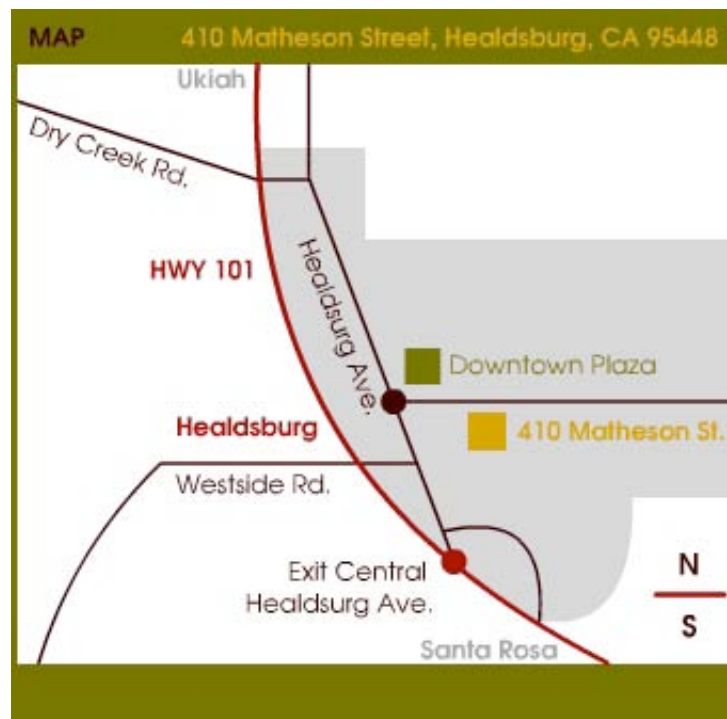

410

Matheson *luxury inn*

Driving Directions to Healdsburg

From the Bay Area

North Hwy 101 (15 miles north of Santa Rosa)
Exit Central Healdsburg Ave. Exit (go straight)
Right on Matheson Street (third stop light, downtown plaza)
410 Matheson Street (3 blocks on the right)

From the Ukiah

South Hwy 101
Exit Westside Road/ Guerneville
Left onto Westside Road
Left on Healdsburg Ave. (first stoplight)
Right on Matheson Street (downtown plaza)
410 Matheson Street (3 blocks on the right)

For Reservations Call 800-399-6685
410 Matheson Street, Healdsburg, CA 95448
Proprietors Dee & Larry Schuster